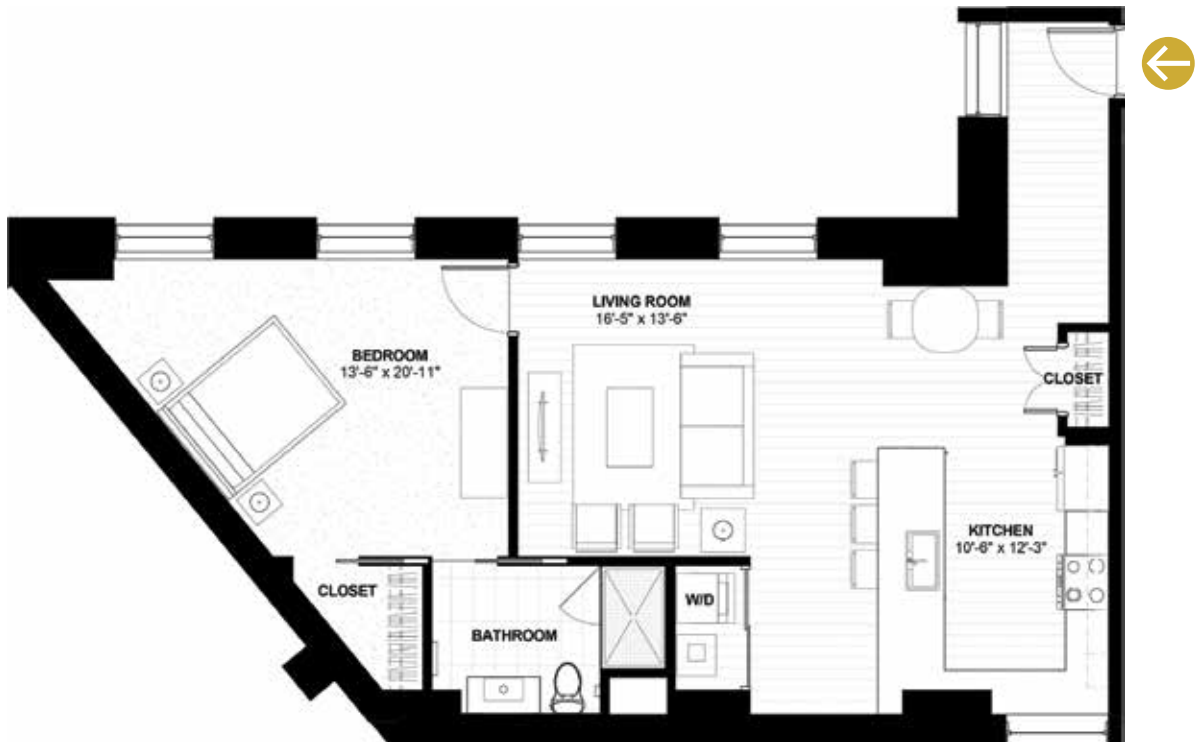

THE TERMINAL TOWER RESIDENCES

ONE BEDROOM, ONE BATH | SUITE STYLE A1 | 870 Square Feet

Suite Style A1 is located on floors **7, 8 & 9**

Room dimensions, sizes and layouts may vary.

All suites are new construction with:

- 10' ceilings and expansive new windows throughout
- Energy saving LED lighting
- Washer and dryer in each suite
- High efficiency heating and cooling with in-suite controls
- Highest speed wireless fiber internet available Downtown (ready for connection)