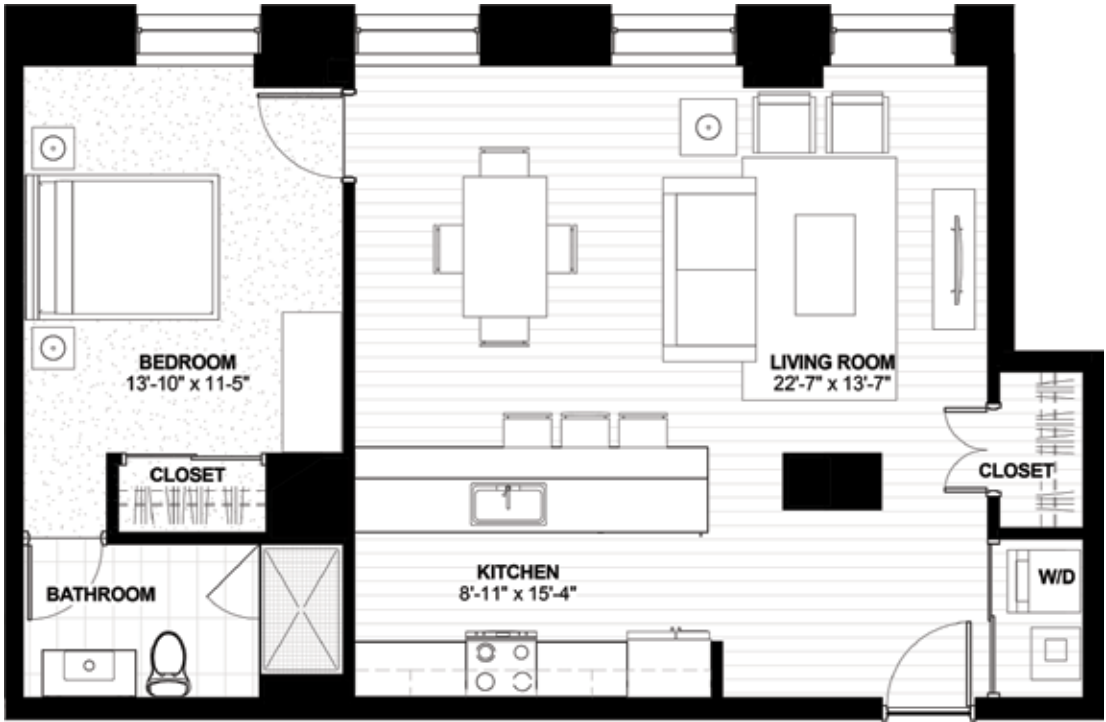

THE TERMINAL TOWER RESIDENCES

ONE BEDROOM, ONE BATH | SUITE STYLE B1-A | 810 Square Feet

Suite Style B1-A is located on floor 6

Room dimensions, sizes and layouts may vary.

All suites are new construction with:

- 10' ceilings and expansive new windows throughout
- Energy saving LED lighting
- Washer and dryer in each suite
- High efficiency heating and cooling with in-suite controls
- Highest speed wireless fiber internet available Downtown (ready for connection)

Bedroom & Bath

- Carpeted bedroom
- Ceramic tile floor in bathroom
- Quartz countertop

LEASING INFORMATION

50 Public Square, Cleveland, OH 44113 | 216.658.8398
Leasing@TerminalTower.com | TerminalTower.com