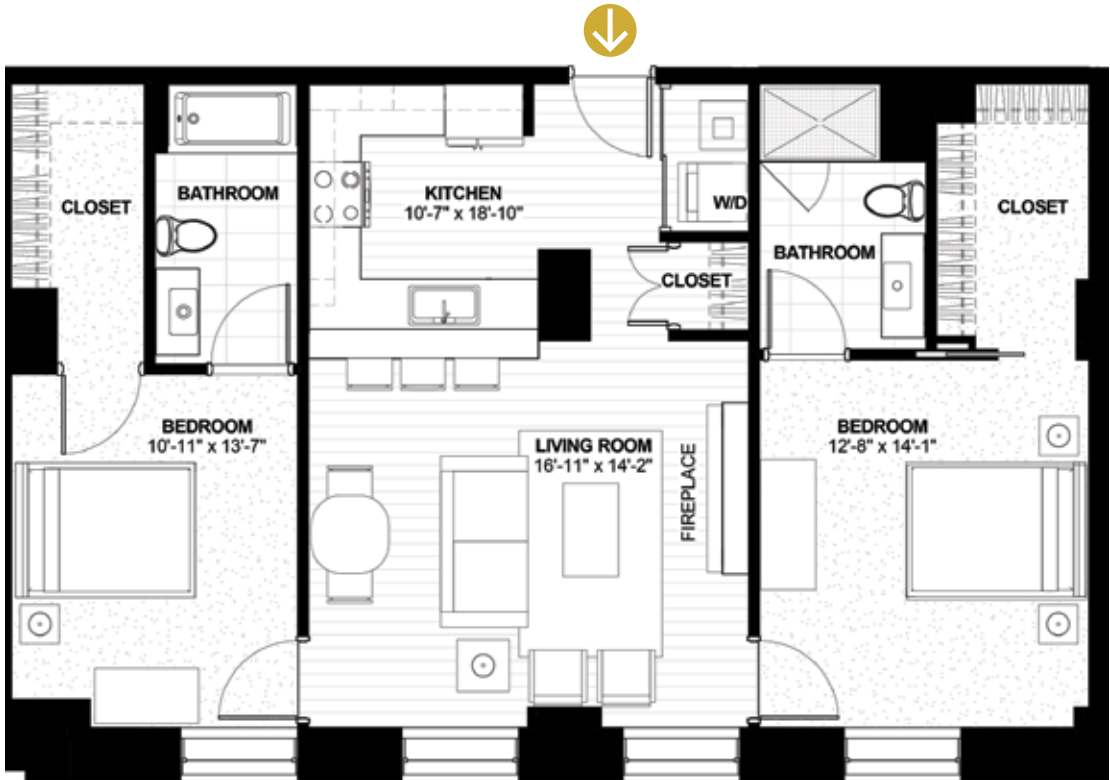

THE TERMINAL TOWER RESIDENCES

TWO BEDROOM, TWO BATH | SUITE STYLE B2-A | 1,120 Square Feet

Suite Style B2-A is located on floors **4, 5, 6, 7, 8, 9, 10 & 11**

Room dimensions, sizes and layouts may vary.

All suites are new construction with:

- 10' ceilings and expansive new windows throughout
- Energy saving LED lighting
- Washer and dryer in each suite
- High efficiency heating and cooling with in-suite controls
- Highest speed wireless fiber internet available Downtown (ready for connection)

- Carpeted bedrooms
- Ceramic tile floors in bathrooms
- Quartz countertops
- Walk-in closet in both bedrooms