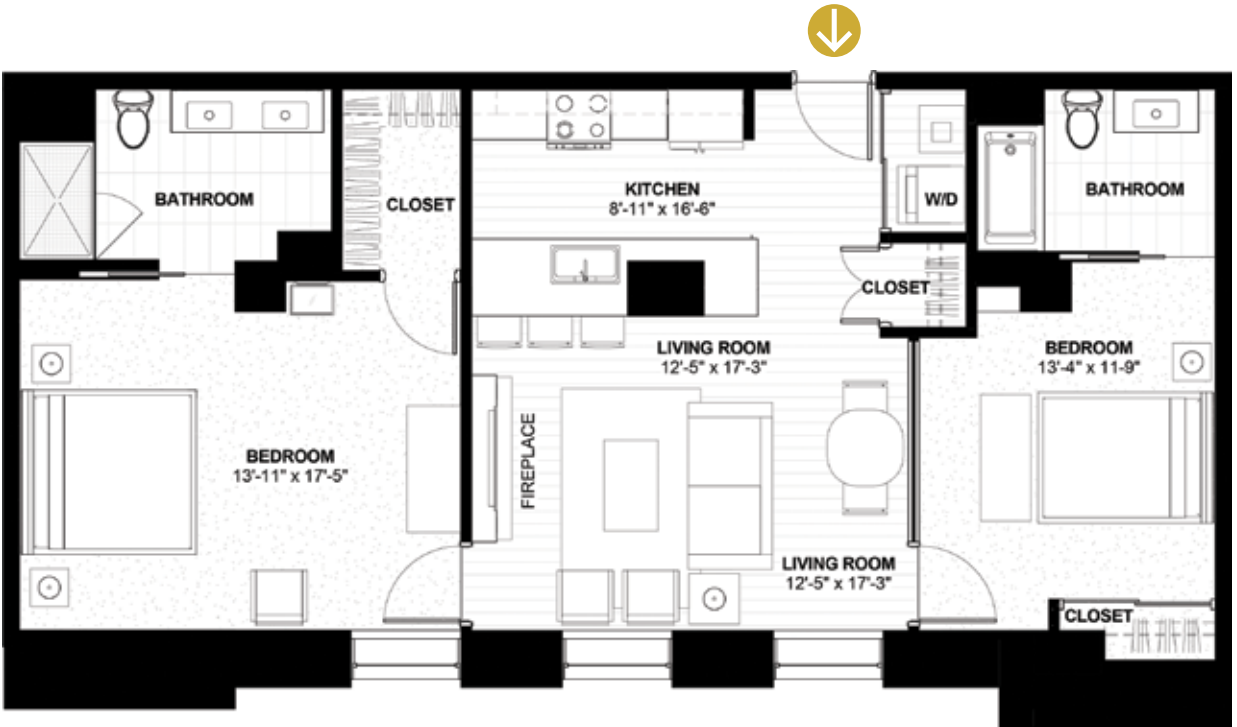

THE TERMINAL TOWER RESIDENCES

TWO BEDROOM, TWO BATH | SUITE STYLE E2 | 950 Square Feet

Suite Style E2 is located on floors **4, 5, 6, 7, 8 & 12**

Room dimensions, sizes and layouts may vary.

All suites are new construction with:

- 10' ceilings and expansive new windows throughout
- Energy saving LED lighting
- Washer and dryer in each suite
- High efficiency heating and cooling with in-suite controls
- Highest speed wireless fiber internet available Downtown (ready for connection)

Bedrooms & Baths

- Carpeted bedrooms
- Ceramic tile floors in bathrooms
- Quartz countertops
- Double sink vanity in master bathroom
- Walk-in closet in master bedroom

LEASING INFORMATION