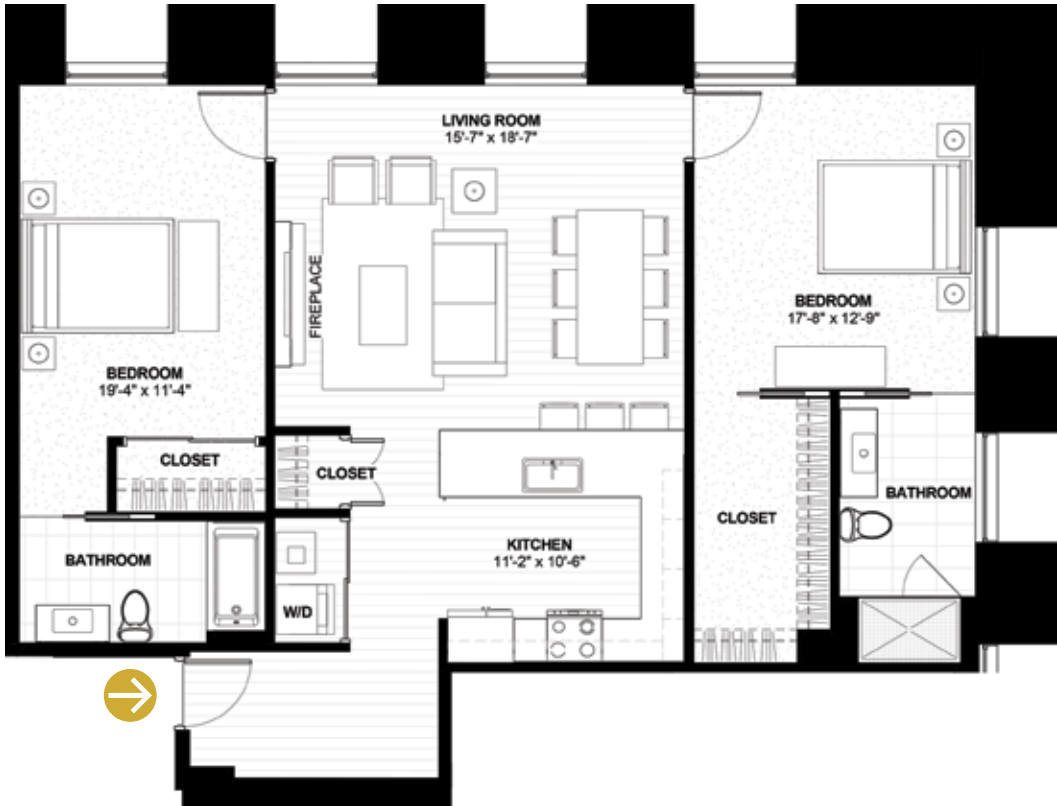

# THE TERMINAL TOWER RESIDENCES

TWO BEDROOM, TWO BATH | SUITE STYLE I2-A | 1,200 Square Feet

Suite Style I2-A is located on floors 12 & 13

Room dimensions, sizes and layouts may vary.

**All suites are new construction with:**

- 10' ceilings and expansive new windows throughout
- Energy saving LED lighting
- Washer and dryer in each suite
- High efficiency heating and cooling with in-suite controls
- Highest speed wireless fiber internet available Downtown (ready for connection)