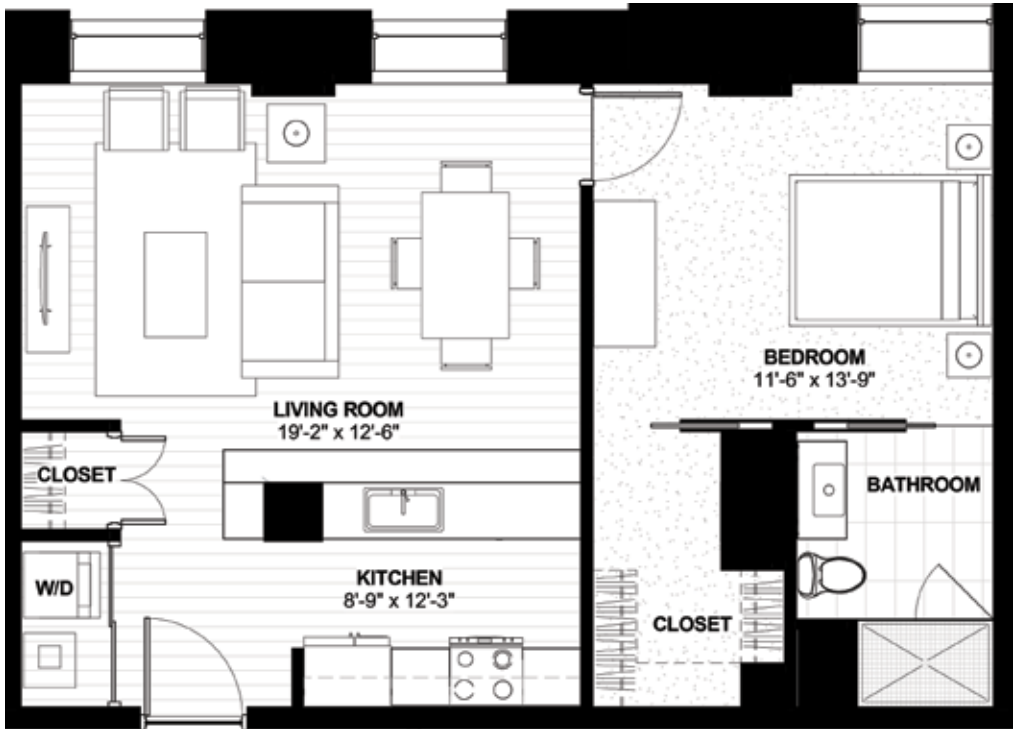

THE TERMINAL TOWER RESIDENCES

ONE BEDROOM, ONE BATH | SUITE STYLE L1-A | 700 Square Feet

Suite Style L1-A is located on floor 5

Room dimensions, sizes and layouts may vary.

All suites are new construction with:

- 10' ceilings and expansive new windows throughout
- Energy saving LED lighting
- Washer and dryer in each suite
- High efficiency heating and cooling with in-suite controls
- Highest speed wireless fiber internet available Downtown (ready for connection)

- Carpeted bedroom
- Ceramic tile floor in bathroom
- Quartz countertop
- Walk-in closet