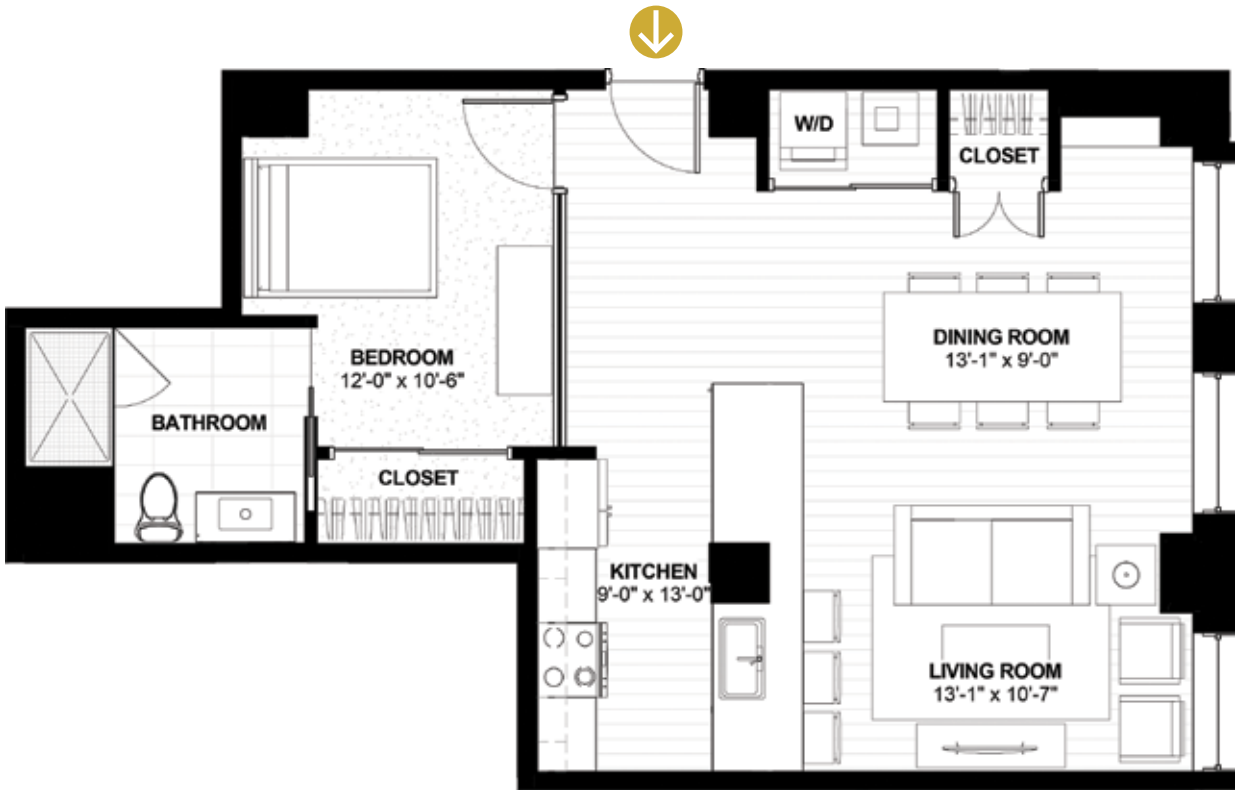

# THE TERMINAL TOWER RESIDENCES

ONE BEDROOM, ONE BATH | SUITE STYLE M1 | 720 Square Feet

Suite Style M1 is located on floors **9, 10, 11, 12, 13 & 14**

Room dimensions, sizes and layouts may vary.

**All suites are new construction with:**

- 10' ceilings and expansive new windows throughout
- Energy saving LED lighting
- Washer and dryer in each suite
- High efficiency heating and cooling with in-suite controls
- Highest speed wireless fiber internet available Downtown (ready for connection)

**Bedroom & Bath**

- Carpeted bedroom
- Ceramic tile floor in bathroom
- Quartz countertop