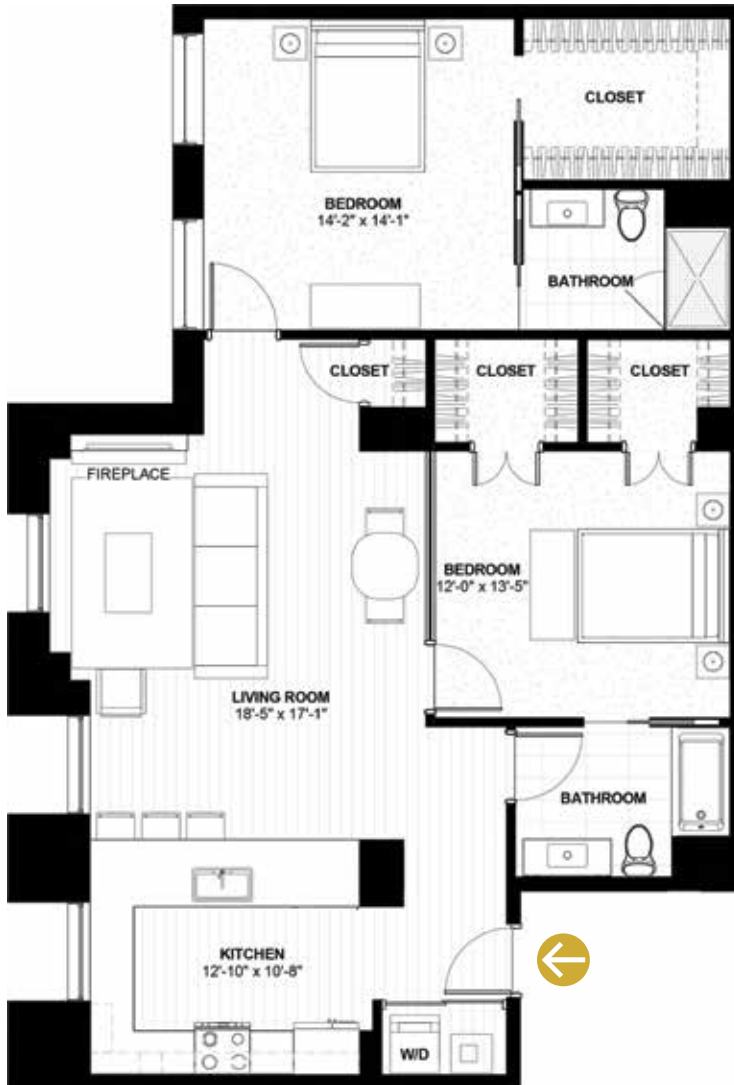

THE TERMINAL TOWER RESIDENCES

TWO BEDROOM, TWO BATH | SUITE STYLE 02 | 1,245 Square Feet

Suite Style 02 is located on floors **13 & 14**

Room dimensions, sizes and layouts may vary.

All suites are new construction with:

- 10' ceilings and expansive new windows throughout
- Energy saving LED lighting
- Washer and dryer in each suite
- High efficiency heating and cooling with in-suite controls
- Highest speed wireless fiber internet available Downtown (ready for connection)

Bedrooms & Baths

- Carpeted bedrooms
- Ceramic tile floors in bathrooms
- Quartz countertops
- Large walk-in closet in master bedroom
- His and hers walk-in closets in second bedroom