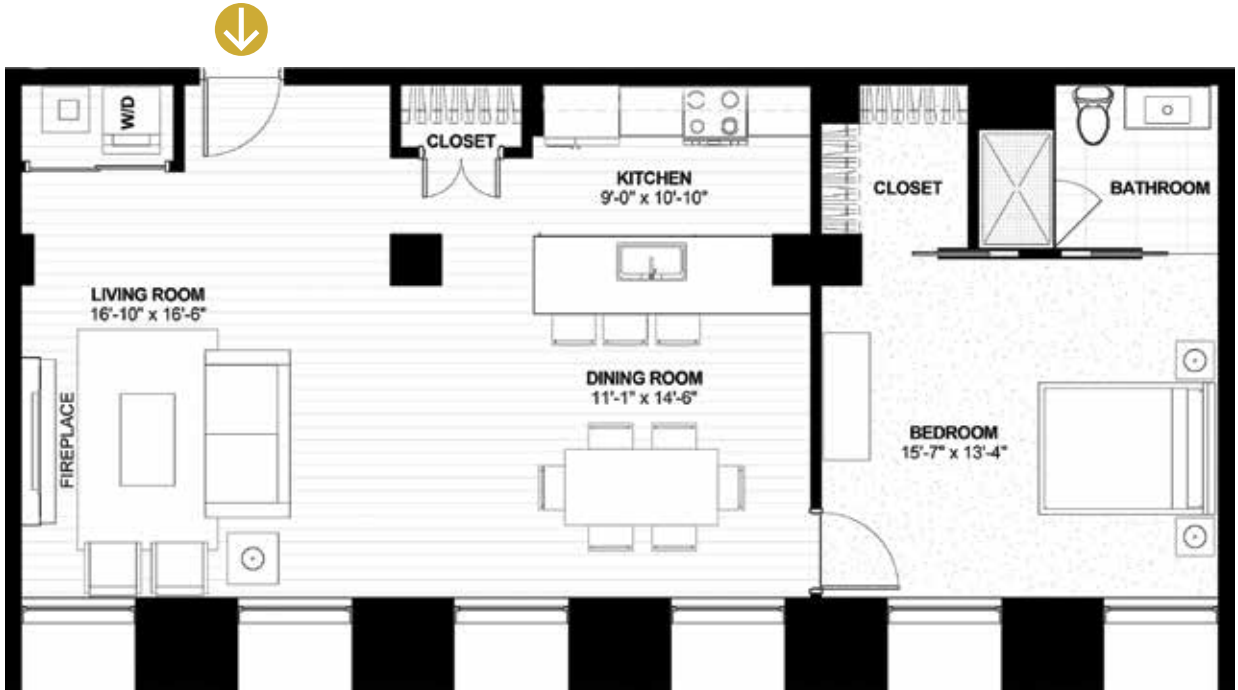

THE TERMINAL TOWER RESIDENCES

ONE BEDROOM, ONE BATH | SUITE STYLE P1 | 930 Square Feet

Suite Style P1 is located on floor 13

Room dimensions, sizes and layouts may vary.

All suites are new construction with:

- 10' ceilings and expansive new windows throughout
- Energy saving LED lighting
- Washer and dryer in each suite
- High efficiency heating and cooling with in-suite controls
- Highest speed wireless fiber internet available Downtown (ready for connection)

Bedroom & Bath

- Carpeted bedroom
- Ceramic tile floor in bathroom
- Quartz countertop
- Walk-in closet