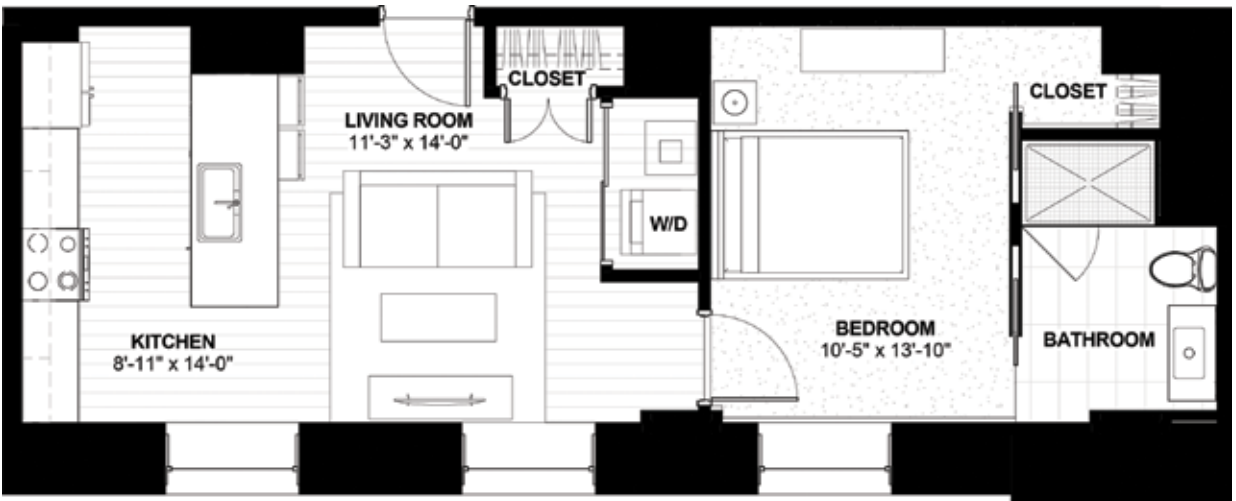

THE TERMINAL TOWER RESIDENCES

ONE BEDROOM, ONE BATH | SUITE STYLE R1 | 555 Square Feet

Suite Style R1 is located on floor 4

Room dimensions, sizes and layouts may vary.

All suites are new construction with:

- 10' ceilings and expansive new windows throughout
- Energy saving LED lighting
- Washer and dryer in each suite
- High efficiency heating and cooling with in-suite controls
- Highest speed wireless fiber internet available Downtown (ready for connection)

Bedroom & Bath

- Carpeted bedroom
- Ceramic tile floor in bathroom
- Quartz countertop
- Double sink vanity in bathroom
- Walk-in closet