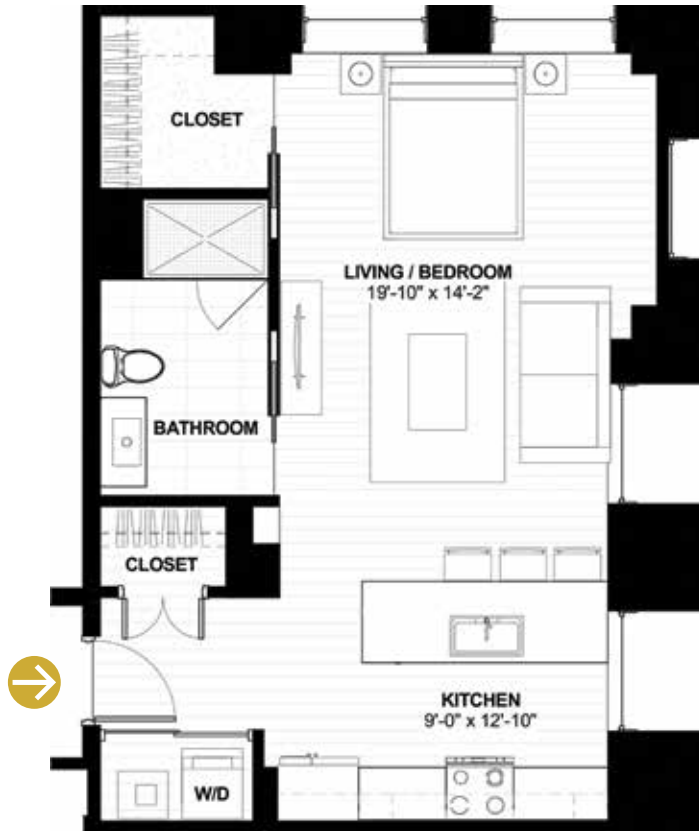

THE TERMINAL TOWER RESIDENCES

STUDIO | SUITE STYLE V1 | 560 Square Feet

Suite Style V1 is located on floor 12

Room dimensions, sizes and layouts may vary.

All suites are new construction with:

- 10' ceilings and expansive new windows throughout
- Energy saving LED lighting
- Washer and dryer in each suite
- High efficiency heating and cooling with in-suite controls
- Highest speed wireless fiber internet available Downtown (ready for connection)

Bath

- Ceramic tile floor
- Quartz countertop